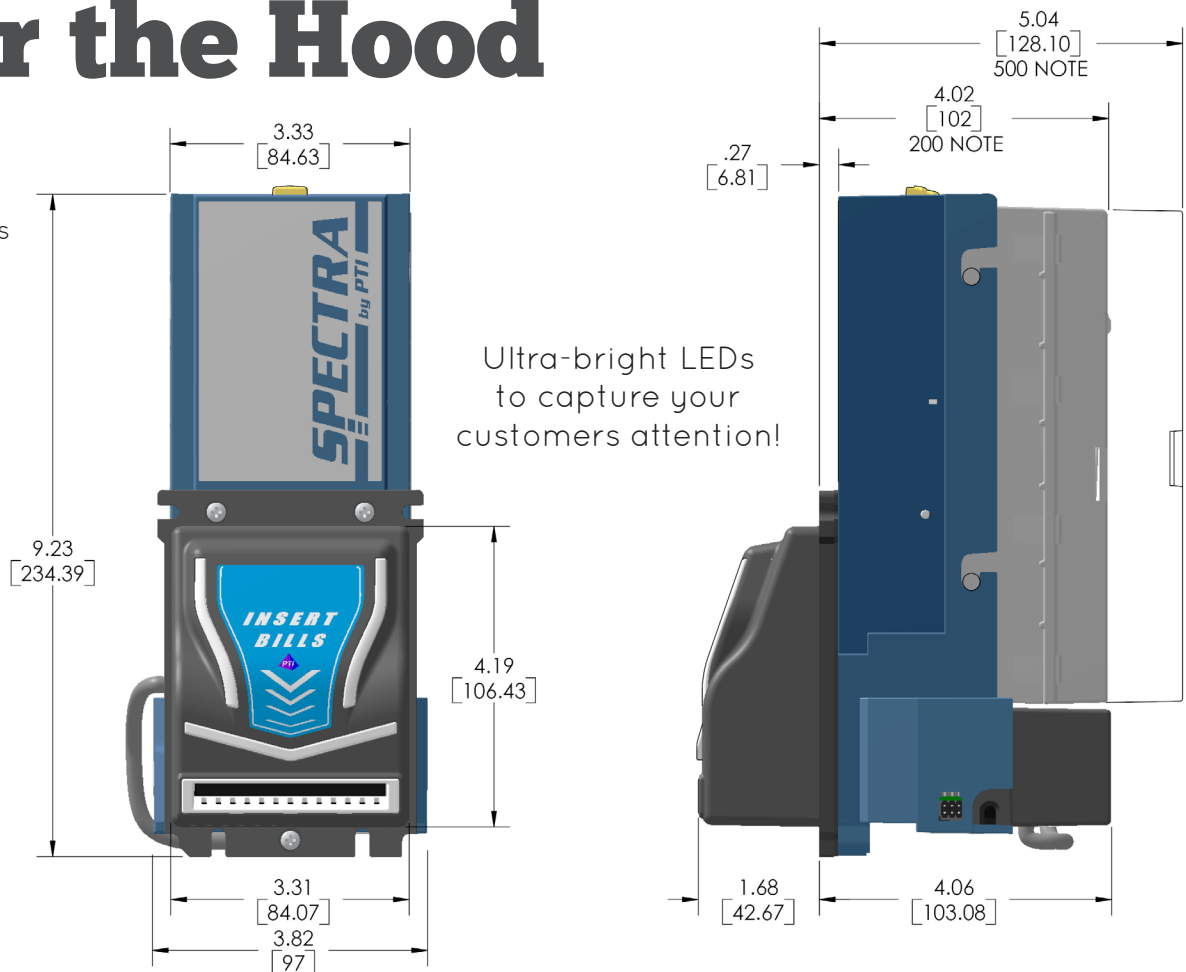

# SPECTRA

by PTI

Utilizing the power of ultra-bright LED's, the Spectra captures your customer's attention from the moment they enter the room. The multi-colored, bright LED's give operators the ability to customize the look of the bezel to match their machine color, a specific holiday or any other event. Spectra gives you the flexibility to show the world your true colors.

Design - Venting holes at the bottom of the bezel allow for dirt and debris to pass through the acceptor, limiting the amount that ends up inside. This means less down time and more time spent accepting customer payments.

## Under the Hood

- ✓ Customizable LED patterns and colors
- ✓ Simple DIP Switch and PC Configuration
- ✓ Dual-stage optical anti-stringing
- ✓ Easy to update
- ✓ High security against counterfeits
- ✓ Simple on-board diagnostics
- ✓ Accepts bills up to 72mm wide
- ✓ Automatic self-calibration