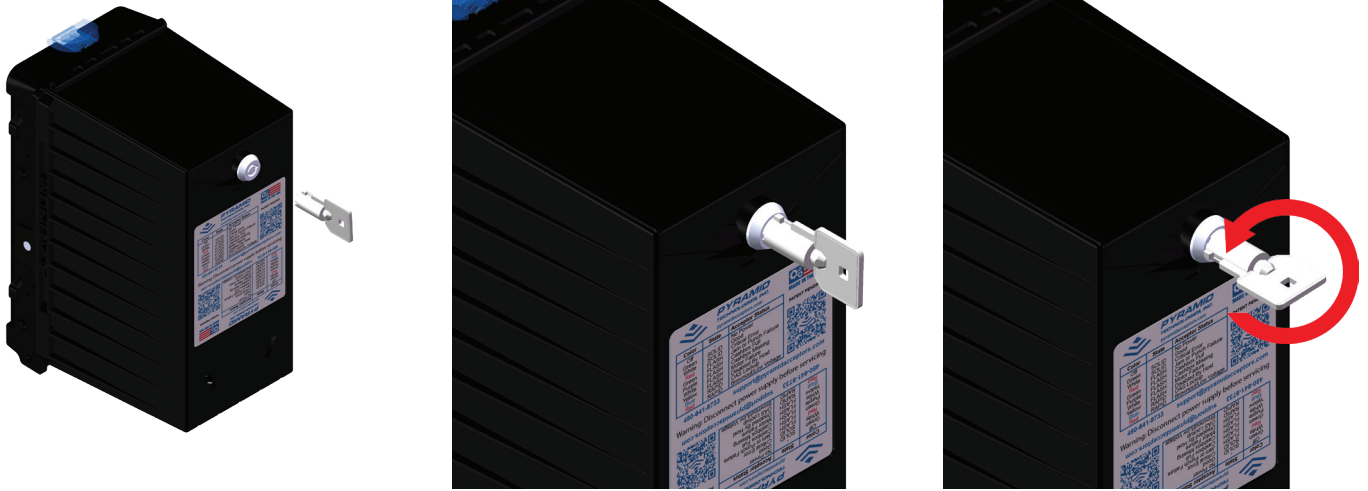

PLATINUM CASHBOX

Unlocking Walkthrough

Removing the cashbox

Insert your key into the top of the acceptor and turn the key 90 degrees to unlock.

Pull the blue latch backwards and lift the cashbox up from the acceptor. Slide the cashbox backwards to fully remove the cashbox from the acceptor.

Unlocking the cashbox

Insert your key into the back of the cashbox and turn the key 90 degrees to unlock.

Pull the top of the cashbox back to access the cash within the box.